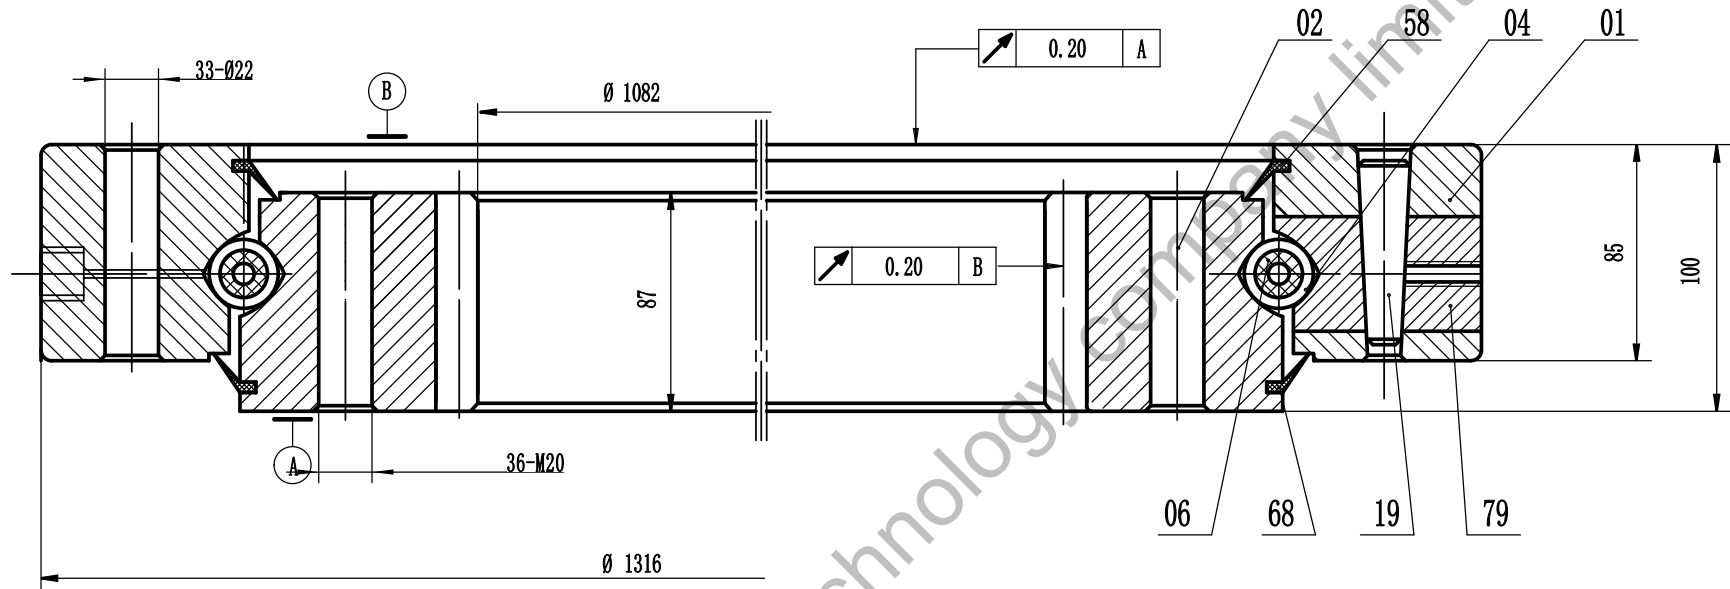

A-A

Remark:

1. Luoyang JCB Bearing Technology Co., Ltd is a technical Inc, specialize in designing and manufacturing slewing ring bearing, we can design and manufactur all kinds of slewing bearing according to client's requirement.

www.swing-bearings.com

SWING BEARING FOR CATERPILLER EXCAVATOR	320BU BAN1-UP	
		Weight(kg)
		249
	Luoyang JCB Bearing Technology Co., Ltd	